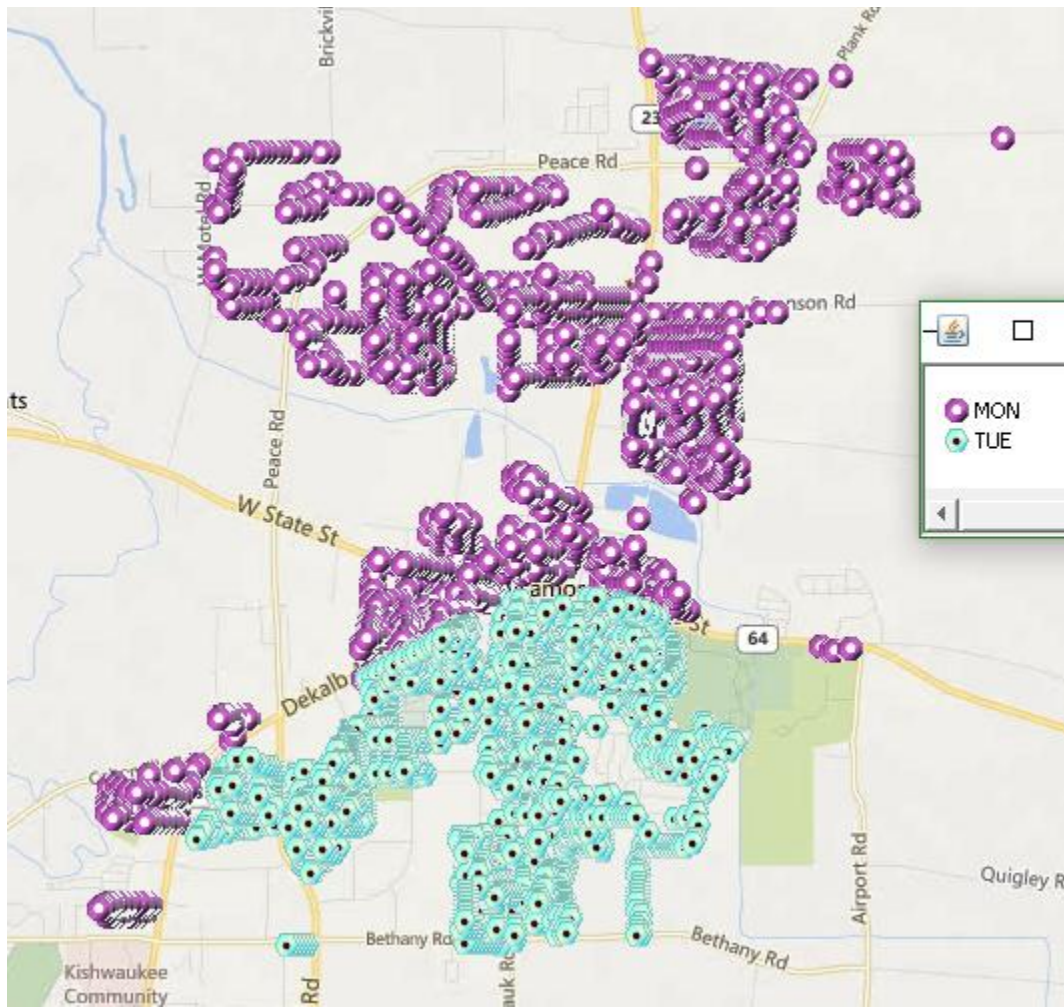

City of Sycamore

Current Service Day

City of Sycamore

New Service Day